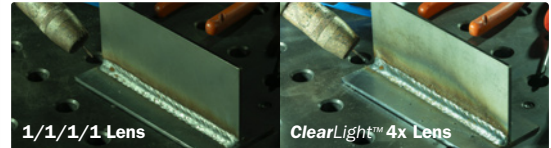

1/1/1/2

**TIG Rating** 5 amps and below

**Switching Speed** 1/25,000 second

**Weight** 17.5 oz. (495 g)

**Certifications** ANSI Z87.1+, CSA

**Optional helmet lighting accessory kit** includes two lights (one for each side) and all required mounting hardware.

**ClearLight™ 4x Lens Technology** offers up to four times the clarity compared to welding helmets with 1/1/1/1 as per official USA ANSI certification of lens visibility.

**InfoTrack™ 2.0** tracks and displays arc time and arc count.